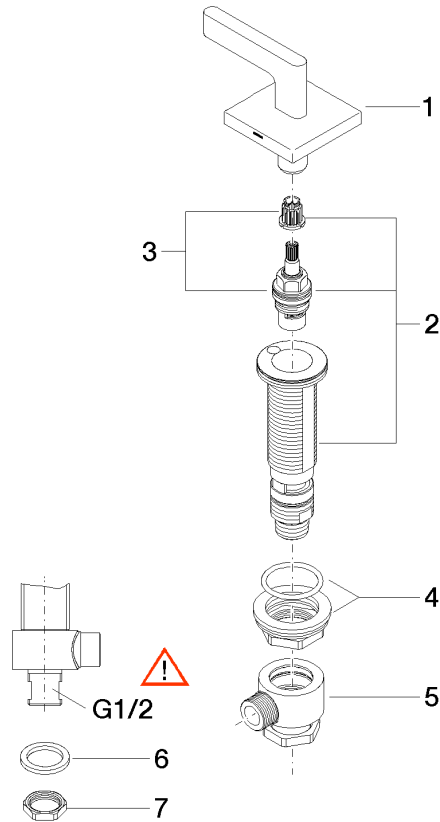

Deck valve clockwise closing hot - Brushed Durabronz (23kt Gold)

CL.1

20 000 715

- hole diameter 32 mm
- rosette 60 x 60 mm
- with hot marking

Fits: CL.1, CYO

	Brushed Durabronz (23kt Gold)	20 000 715-28
	Chrome	20 000 715-00
	Brushed Platinum	20 000 715-06
	Dark Chrome	20 000 715-19
	Brushed Champagne (22kt Gold)	20 000 715-46
	Champagne (22kt Gold)	20 000 715-47
	Brushed Dark Platinum	20 000 715-99

20 000 715

mm [inches]

Flow rate chart

Certificates

LGA_28688.

20 000 715

Parts for other finishes can be found here: [Chrome](#)

Spare parts list

No.	Item Number	Name	Quantity used	Delivery time
1	90 20 70 057 00-28	handle (hot)	1	20
2	04 17 11 058 33 90	side panel	1	2
3	90 90 03 133 00 90	top	1	2
4	04 23 10 032 78 90	fixing set	1	2
5	04 17 11 023 10 90	distributor	1	2
6	09 30 11 059 90	disc	1	2
7	09 23 10 012 90	nut	1	2